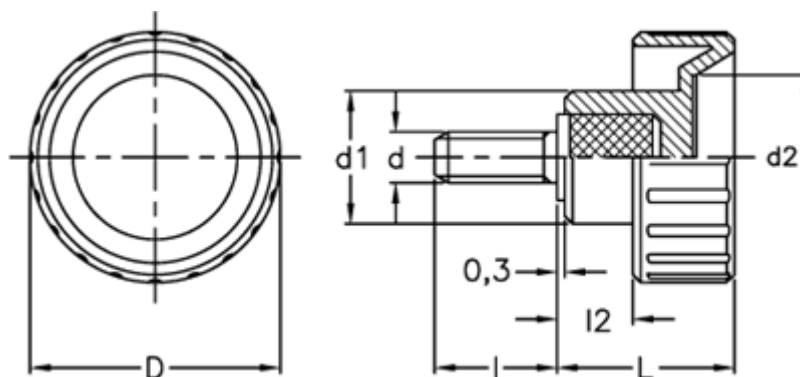

Data Sheet

Article number: 2302006541

Description: E+G Fluted grip knob
BT.20 p-M5x10

Measures

d	= 20
d1	= 12
d2	= 11
d 6g	= M5
l	= 10
L	= 16.0
l2	= 6.0